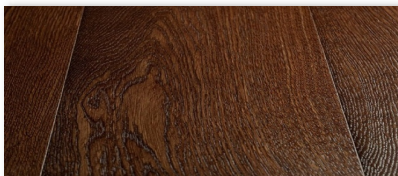

designtra™

Mondolfo Collection

❖ Traditional

MARRONE SFUMATO

QUICKSPECS

- ✓ **European Oak**
- ✓ **Premium lumber selection, minimal knots**
- ✓ **Residential**
- ✓ **Commercial**
- ✓ **Eco-friendly:**
 - ✓ **Formaldehyde free**
 - ✓ **FSC certified**
- ✓ **Radiant floor heating**
- ✓ **Hand finished, water based lacquer**
- ✓ **Engineered Plank**
- ✓ **Smooth, matte sheen**

Specifications

- ❖ Wood species: European oak
- ❖ Structure: Engineered
- ❖ Plank Dimensions:
 - Top Layer .16" (4 mm)
 - Thickness .59" (15 mm)
 - Width 7.48" (19 cm)
 - Lengths 35.43/74.80" (90/190 cm)
- ❖ Finish: Hand finished, water based lacquer
- ❖ Surface Texture: Smooth, matte sheen